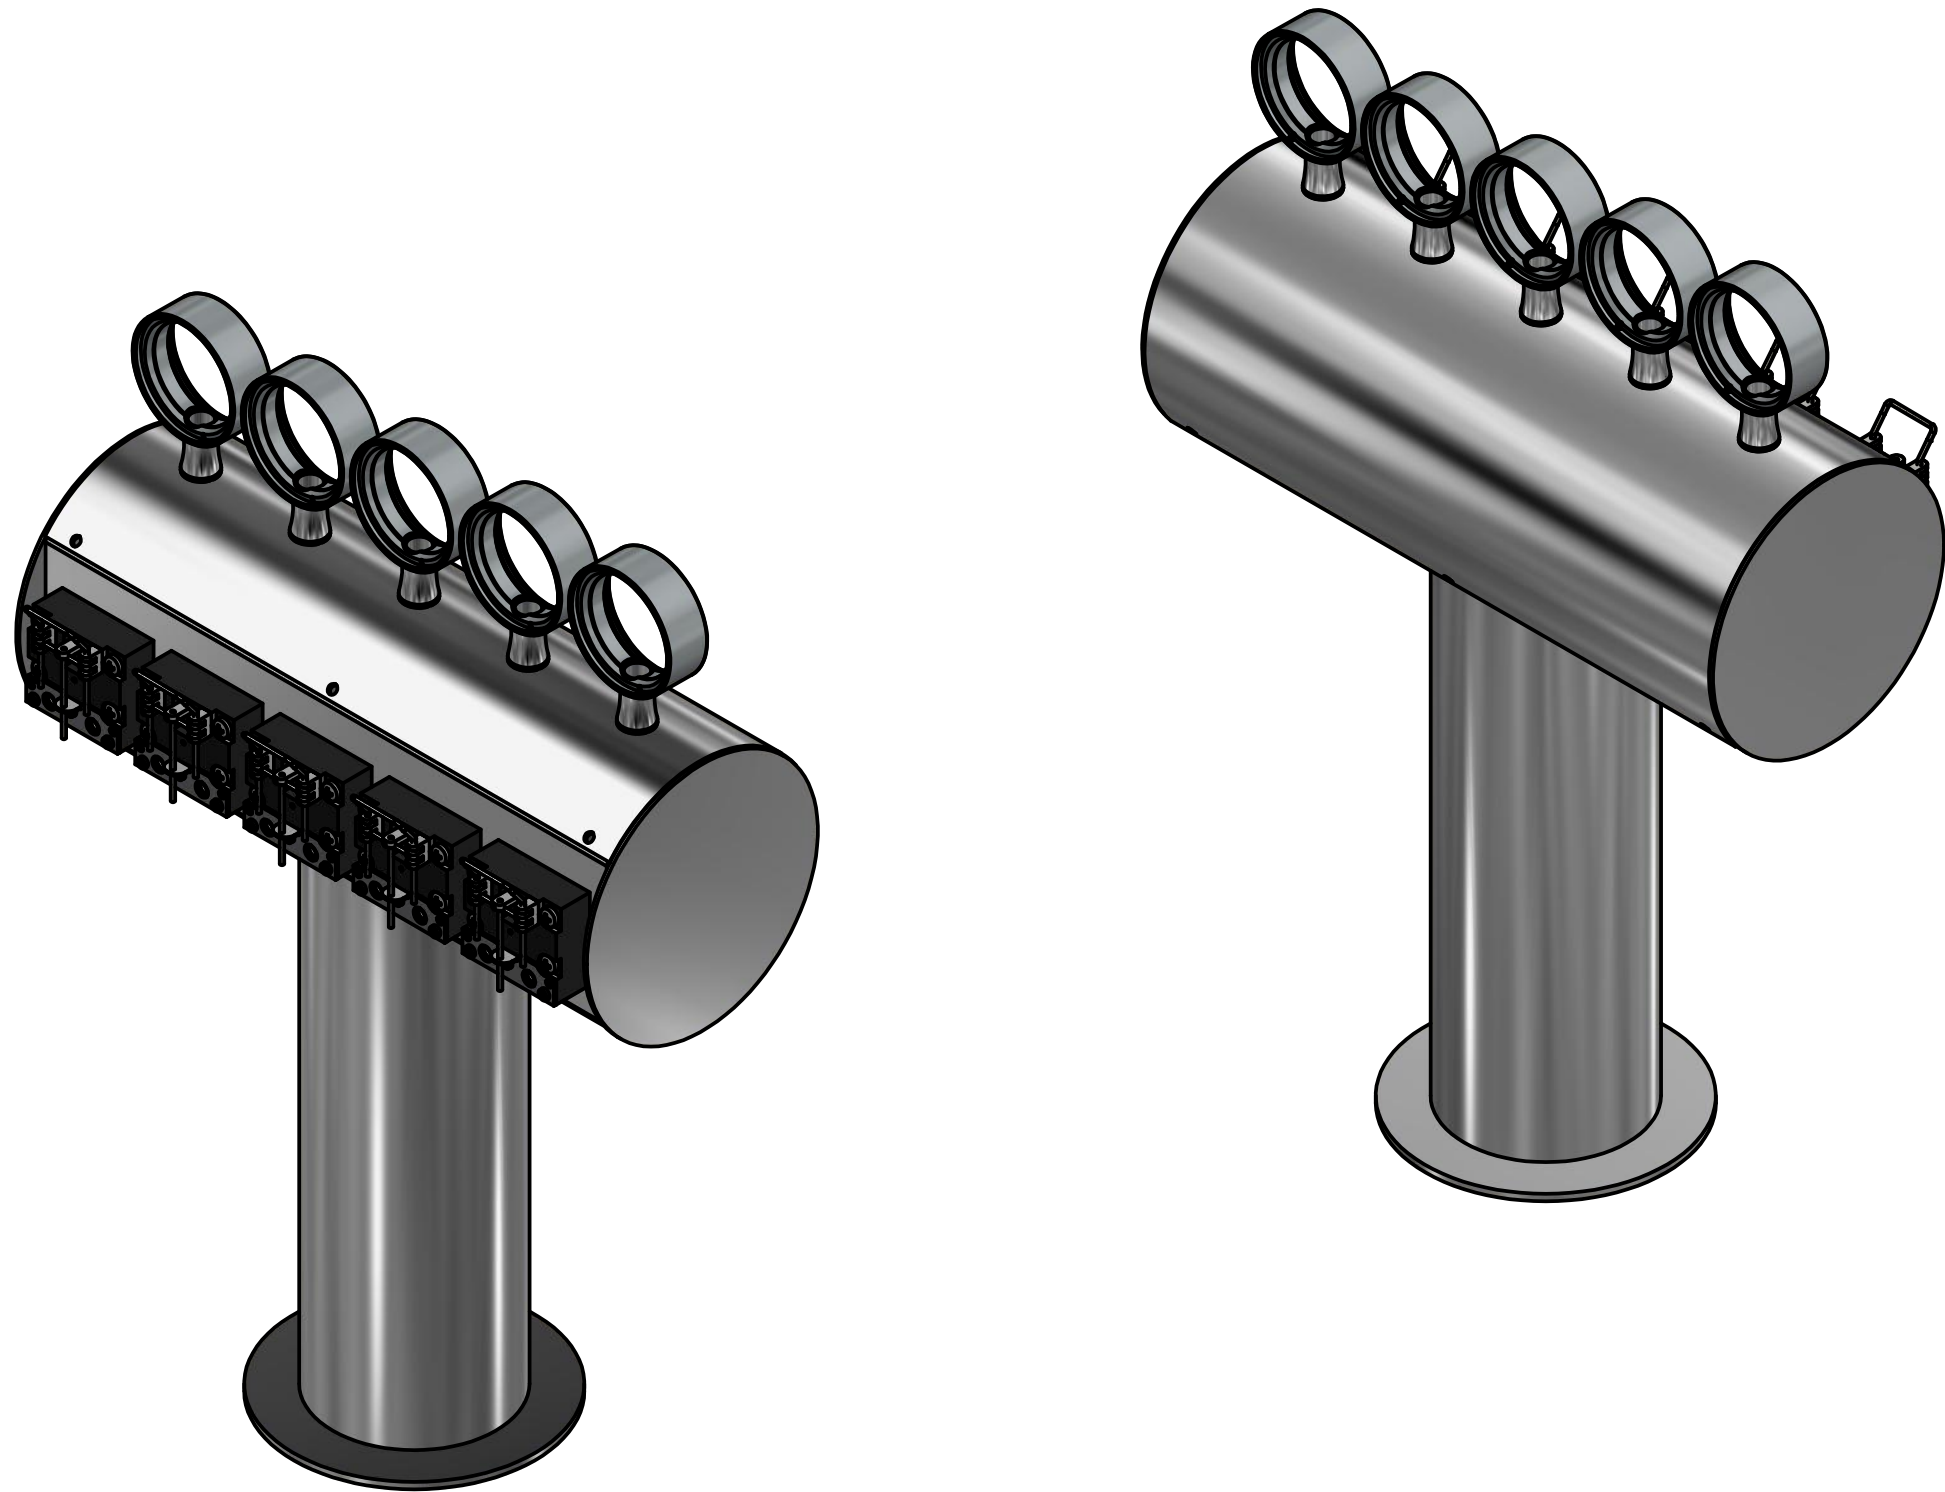

## BechFlex 5 - Polished SS

Material:

22-05-2019 C:\VaultWF\Designs\Production\Font\Bechflex\42-121.idw

THIS DRAWING IS THE PROPERTY OF MICRO MATIC A/S AND MUST NOT BE USED, DISCLOSED OR REPRODUCED WITHOUT PRIOR WRITTEN AUTHORITY.