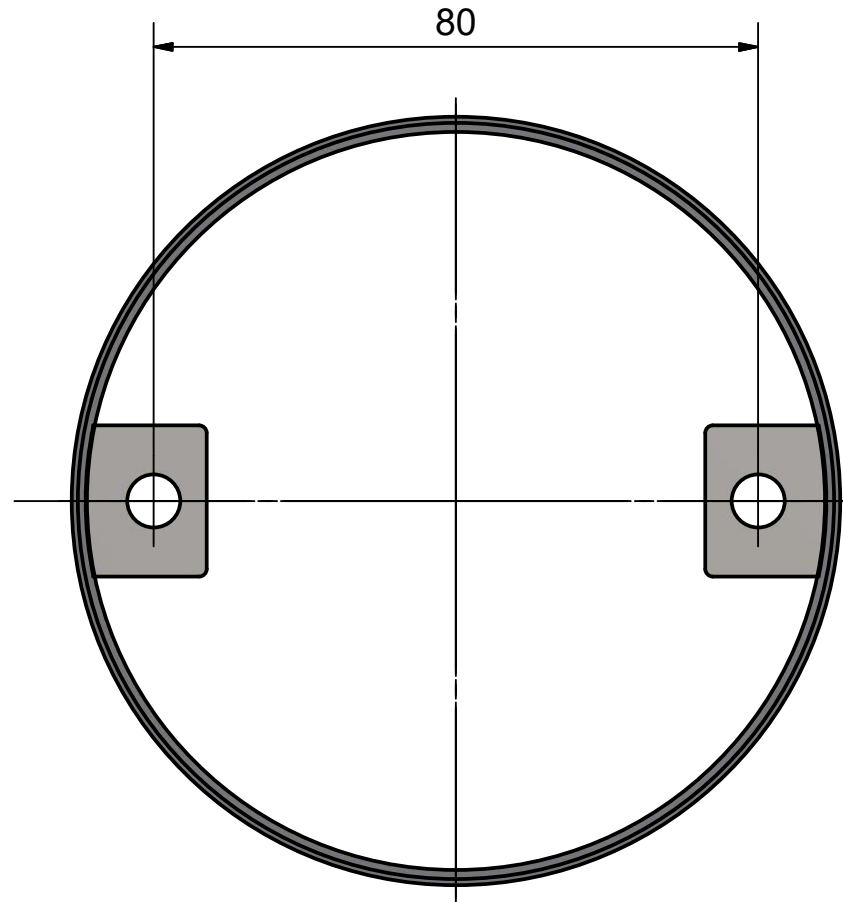

Material:

22-05-2019

C:\Vault\WF\Designs\Production\Font\Bechflex\42-121.idw

THIS DRAWING IS THE PROPERTY OF MICRO MATIC A/S AND MUST NOT BE USED, DISCLOSED OR REPRODUCED WITHOUT PRIOR WRITTEN AUTHORITY.